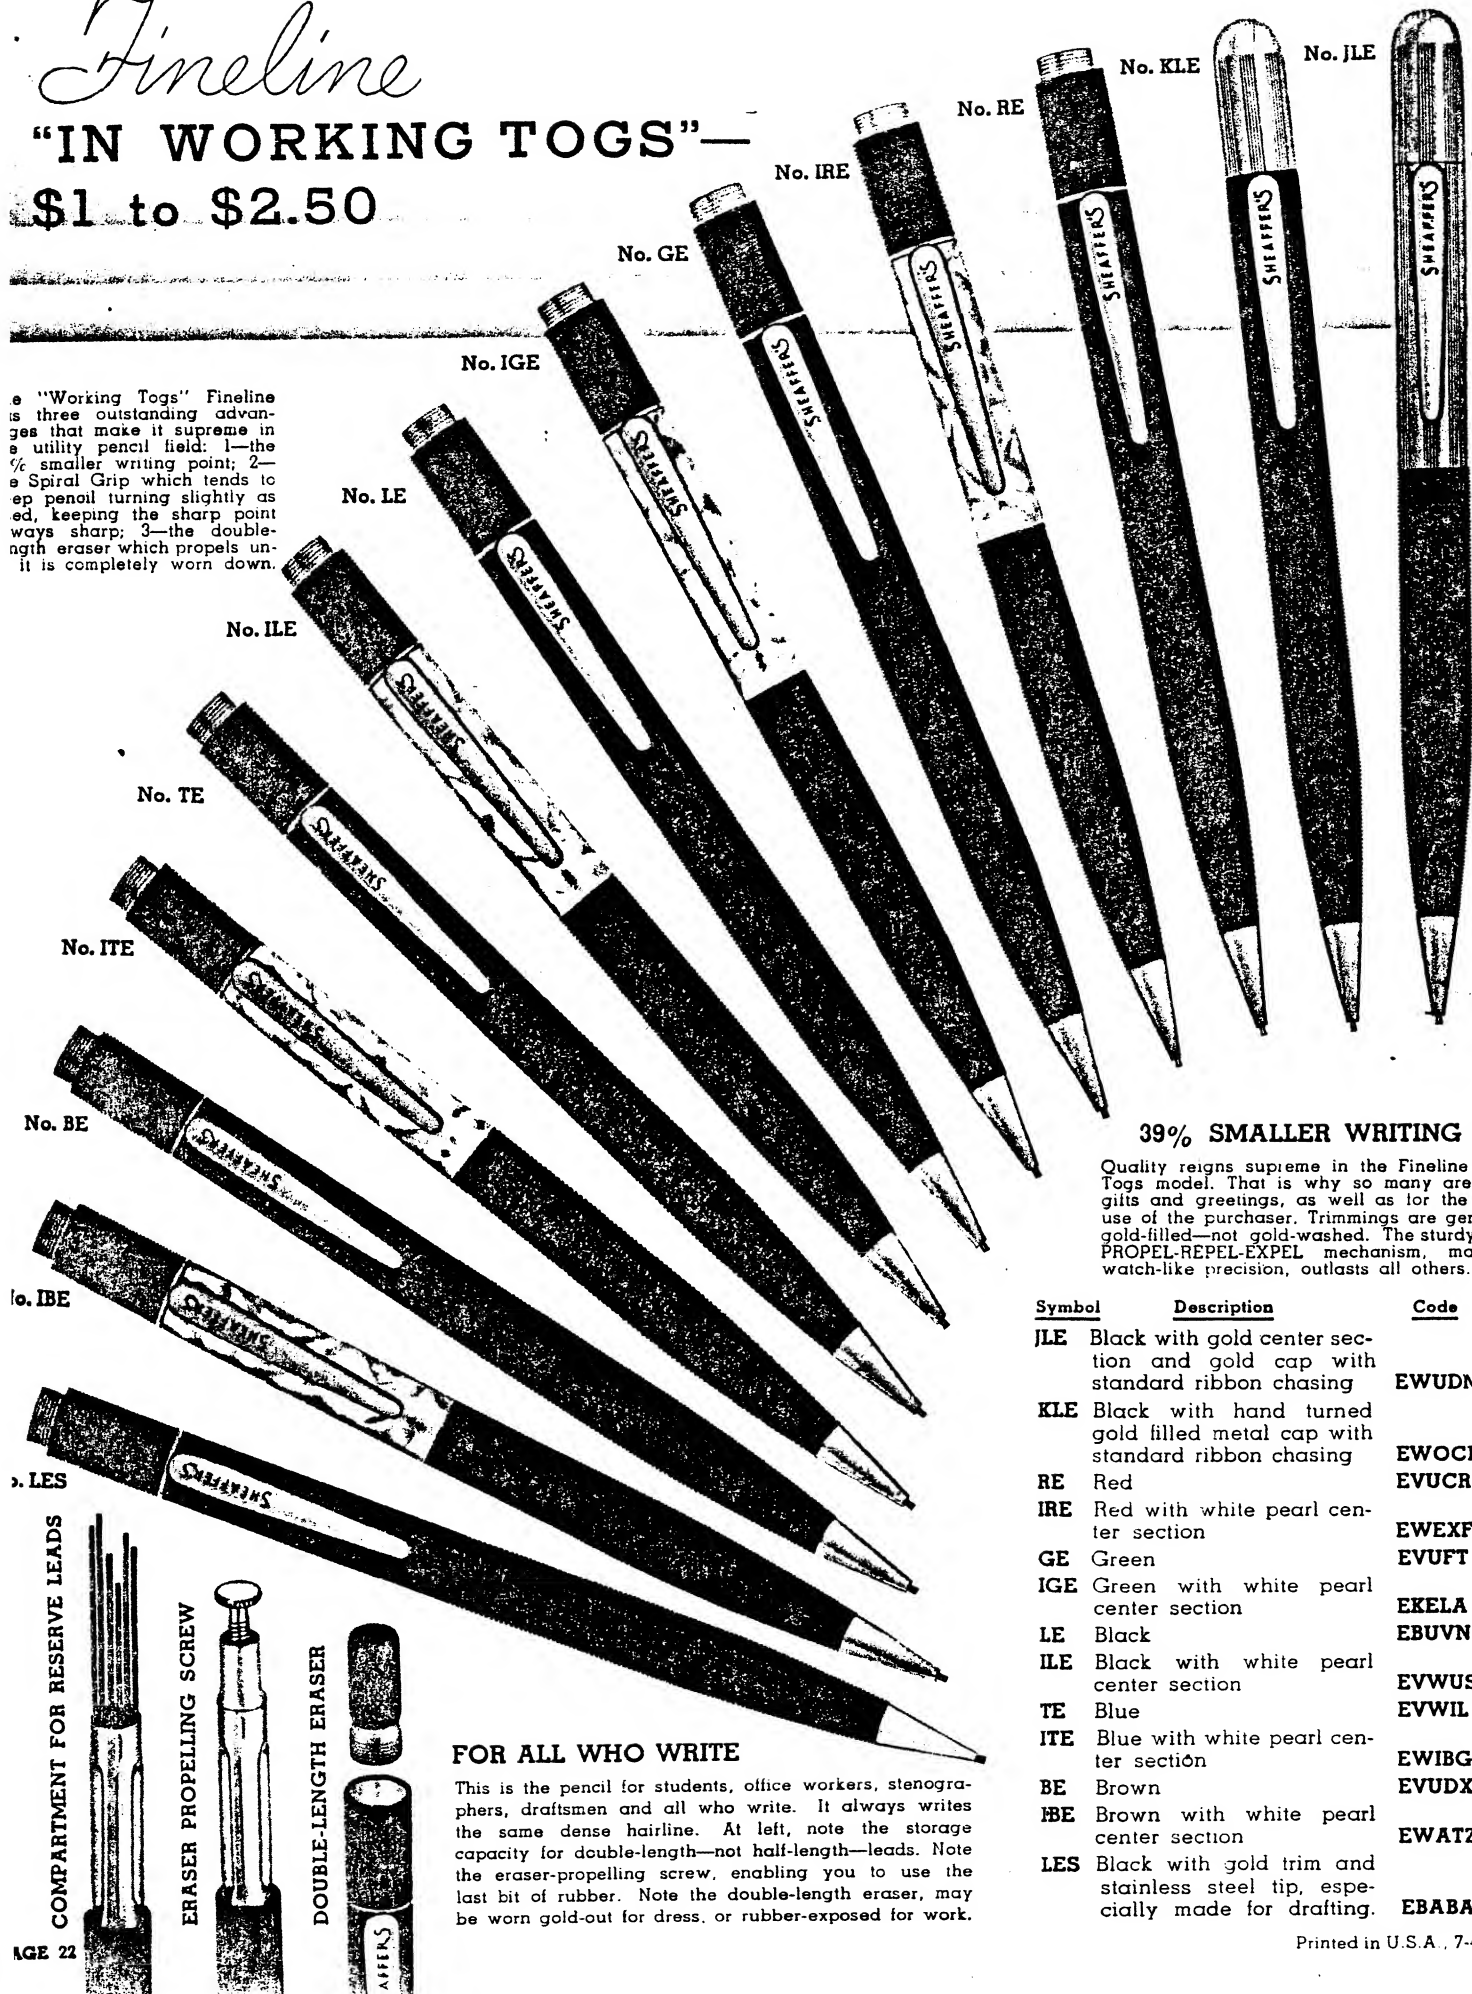

Fineline

"IN WORKING TOGS"—

$1 to $2.50

The "Working Togs" Fineline is three outstanding advances that make it supreme in the utility pencil field: 1—the 3/4 smaller writing point; 2—the Spiral Grip which tends to keep pencil turning slightly as used, keeping the sharp point always sharp; 3—the double-length eraser which propels until it is completely worn down.

39% SMALLER WRITING POINT

Quality reigns supreme in the Fineline Working Togs model. That is why so many are sold for gifts and greetings, as well as for the personal use of the purchaser. Trimmings are genuine 14K gold-filled—not gold-washed. The sturdy Sheaffer PROPEL-REPEL-EXPEL mechanism, made with watch-like precision, outlasts all others.

Symbol	Description	Code	List
JLE	Black with gold center section and gold cap with standard ribbon chasing	EWUDM	$2.50
KLE	Black with hand turned gold filled metal cap with standard ribbon chasing	EWOCLE	1.85
RE	Red	EVUCR	1.00
IRE	Red with white pearl center section	EWEXF	1.00
GE	Green	EVUFT	1.00
IGE	Green with white pearl center section	EKELA	1.00
LE	Black	EBUVN	1.00
ILE	Black with white pearl center section	EVWUS	1.00
TE	Blue	EVWIL	1.00
ITE	Blue with white pearl center section	EWIBG	1.00
BE	Brown	EVUDX	1.00
IBE	Brown with white pearl center section	EWATZ	1.00
LES	Black with gold trim and stainless steel tip, especially made for drafting.	EBABA	1.00

FOR ALL WHO WRITE

This is the pencil for students, office workers, stenographers, draftsmen and all who write. It always writes the same dense hairline. At left, note the storage capacity for double-length—not half-length—leads. Note the eraser-propelling screw, enabling you to use the last bit of rubber. Note the double-length eraser, may be worn gold-out for dress, or rubber-exposed for work.